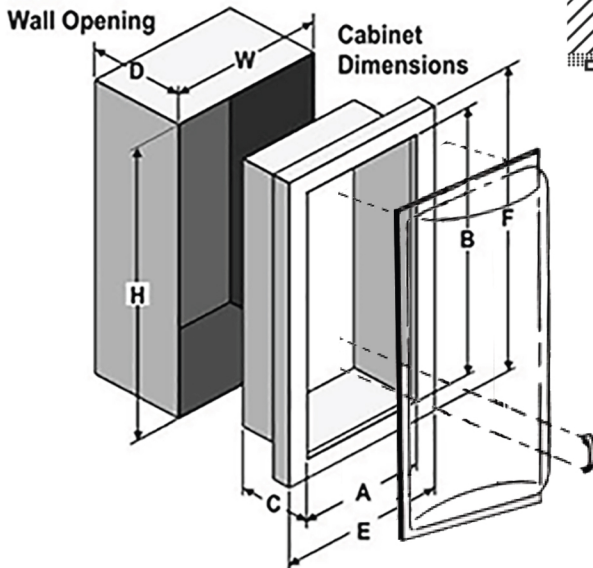

# FIRE RATED FLAT TRIM SUBMITTAL : DIMENSIONS

TRIM & DOOR SERIES #		Tub I.D.			Frame O.D.		Wall Opening		
Model	Trim Style	A	B	C	E	F	W	H	D
FSX2409-R	Flat 5/16" Trim	24	9 1/2	3 1/2	27 1/2	13	26 1/8	11 5/8	4 5/8
FSX3216-R	Flat 5/16" Trim	32	16	3 1/2	35 1/2	19 1/2	35 1/2	18 1/8	4 5/8

5/16" Flat Trim